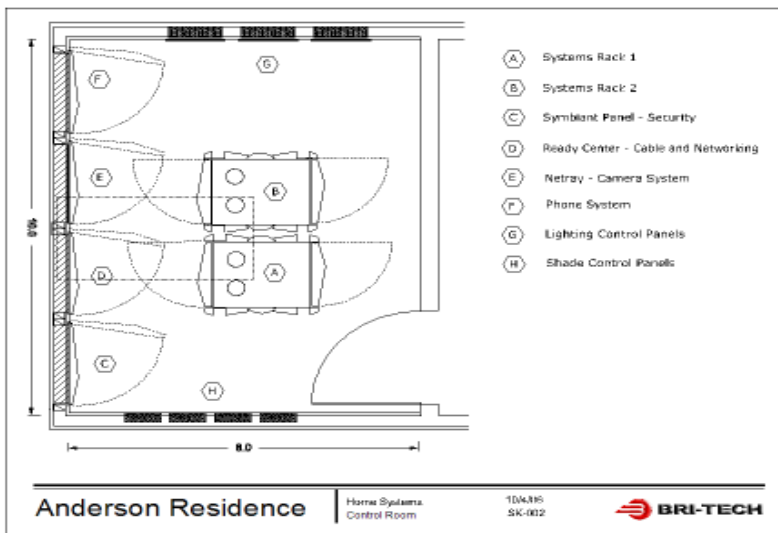

Because all of our systems are scalable, they also benefit smaller homes.