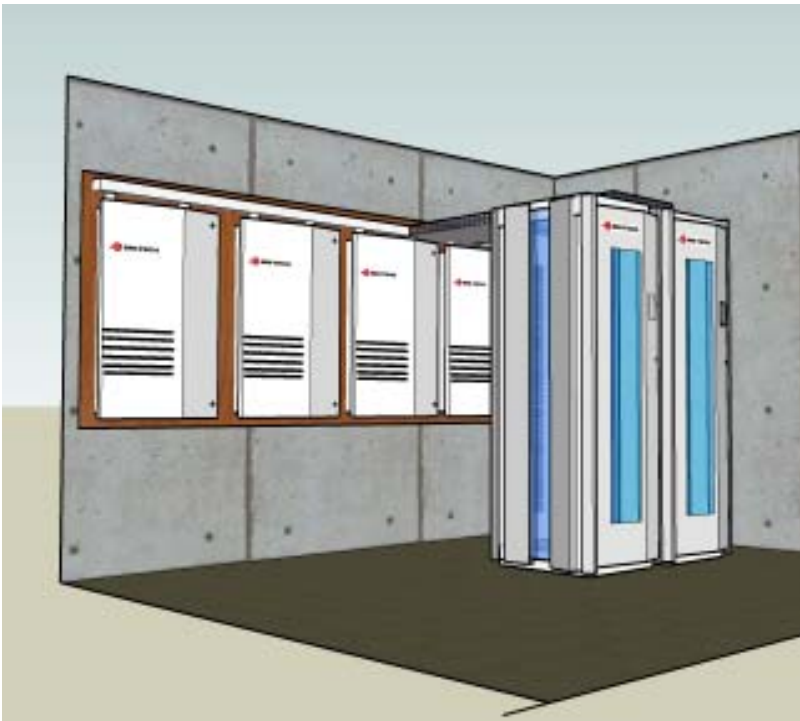

Symbiant

CONTROL ROOMS

Fine homes are all about details. Bri-Tech's engineered systems match the detail, quality and refinement of these homes with the absolute best in home automation. These systems are discretely hidden in the living spaces, with all the real work being done in a dedicated control room. Bri-Tech continues our attention to detail even in this unseen space. The result has been that our clients have pride in their systems and typically include a stop at this room when giving a house tour.

Engineered Electronics

829 Lincoln Avenue
Bohemia, New York 11716

P/ 631.563.8000
F/ 631.244.8005

www.bri-tech.com

Our Control Rooms are custom designed by Bri-Tech for each residence.

Refined methods combined with proper planning and trained staff are the ingredients for a perfectly executed installation. These efforts insure long term reliability, and easy upgrades. The enclosures handle all of the home's systems including: