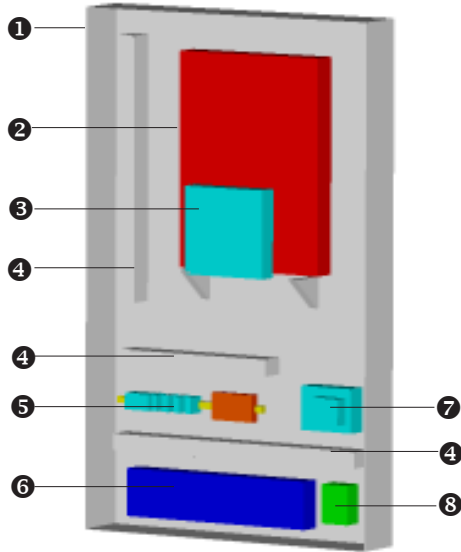

BRI-TECH

Residential Technologies Division

829 Lincoln Avenue
Bohemia, New York 11716

P/ 631.563.8000
F/ 631.244.8005

bri-tech.com

Elements View

AS-NR16WC4

Key Features

- ❶ STEEL ENCLOSURE WITH INTEGRAL WIRE MANAGEMENT AND FLEXIBLE MODULE MOUNTING SYSTEM
- ❷ DIGITAL MULTIPLEX AND RECORDING MODULE ❖
- ❸ WEB CAM MODULE - ALLOWS VIEWING OF SITE CAMERAS ON ANY NETWORKED COMPUTER AND OVER THE INTERNET VIA A PASSWORD PROTECTED WEB PAGE. ❖
- ❹ CABLE MANAGEMENT - KEEPS WIRING NEAT AND ORGANIZED
- ❺ POWER AND CONTROL FLEX RAIL - A UNIVERSAL MOUNTING RAIL FOR RELAYS, POWER SUPPLIES AND TERMINAL CONNECTIONS ❖
- ❻ UNINTERRUPTABLE POWER SUPPLY - FOR POWER SPIKE PROTECTION AND EMERGENCY, AND SAFE POWER DOWN
- ❼ MAIN POWER TRANSFORMER
- ❽ INCOMING POWER BLOCK - 110VAC

OPTIONAL

100MPS - 8 PORT LAN SWITCH - MANAGES DATA COMMUNICATION BETWEEN COMPUTERS AND THE INTERNET CONNECTION

❖ DENOTES ITEM IS EXPANDABLE (ADDITIONAL MODULES AND ENCLOSURE MAY BE REQUIRED)

❖ DIAGRAM IS FOR INFORMATION PURPOSES ONLY - ACTUAL COMPONENTS AND THEIR LOCATIONS MAY VARY DEPENDING ON PROJECT.