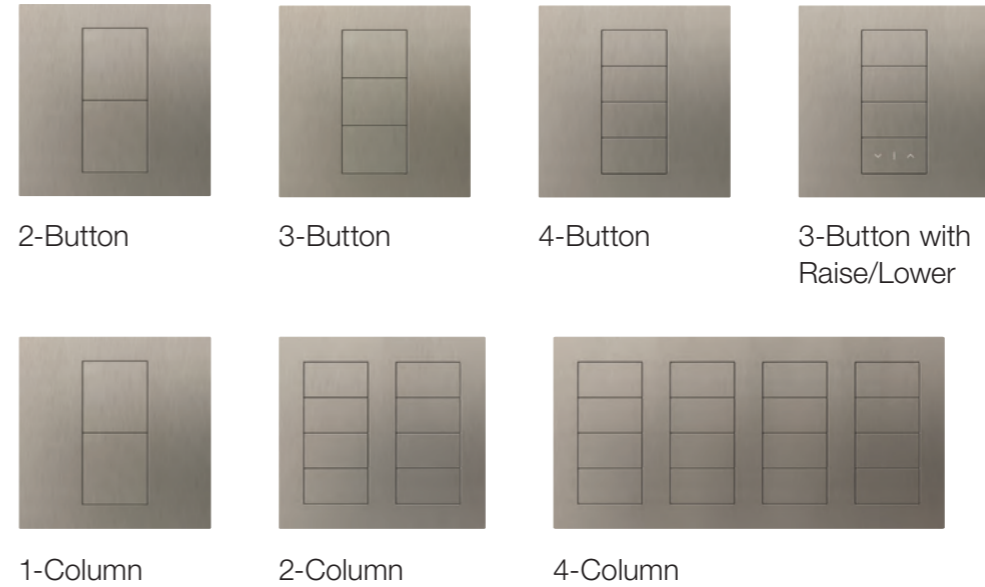

SUBTLE ELEGANCE FOR ANY SPACE

Buttons and faceplates are flush to each other and feature consistent material, creating a clean, minimalist look.

EASY TO USE

Large, tactile buttons with backlit, engraved text are simple to operate and easy to find in a darkened room.

DYNAMIC BACKLIGHTING

Brighter backlighting indicates active scene. Backlighting automatically adjusts to ambient light levels in the space.

TACTILE FEEDBACK

Subtle click confirms user touch

KEYPADS

THERMOSTATS (For myRoom guestroom and HomeWorks systems)

ACCESSORIES**

**Manufactured and sold by T&J Electric based on Lutron aesthetic specifications