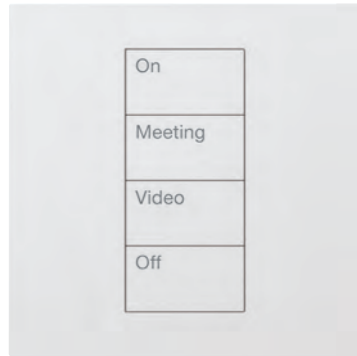

KEYPADS

Shown in White (**WH**)