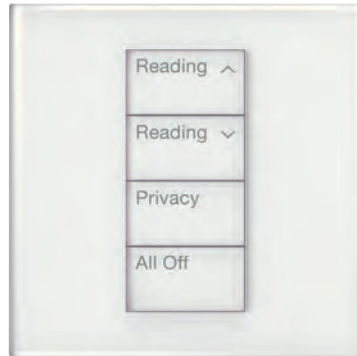

Satin Chrome
SC

Satin Nickel
SN

Polished Graphite
PG

* Antique Brass is a handcrafted finish. The artisanal process used to create it may result in variations in luster, hue, and appearance.

** Manufactured and sold by T&J Electric based on Lutron aesthetic specifications

KEYPADS

Shown in Clear White Glass (**CWH**)

Clear White Glass
CWH

Clear Black Glass
CBL

THERMOSTATS (For myRoom guestroom and HomeWorks systems)

Shown in Clear White Glass (**CWH**)

Clear White Glass
CWH

Clear Black Glass
CBL