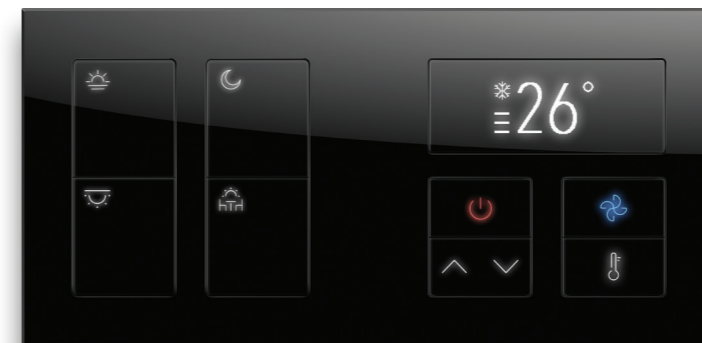

SHINE WITH CHARACTER

Personalize your keypad even more by selecting color and intensity of each LED backlights. Choose from a 16.7 million color palette. The backlights dim when the keypad is not in use to ensure user's comfort during the night.

TALK TO YOUR ROOM

ARIA T-DOT is a flawless interface that works with a powerful AI assistant controlled by your voice. Control lights and climate, play music, check news and weather, or call a taxi all hands free by simply asking T-DOT. The panel's speaker has 7 far-field microphones to hear you from anywhere in the room, even in the most noisy of environments.

Side View

Back Box

ARIA T-DOT

* All dimensions are in mm

Front View

Side View

Back Box

ECO
L I I
M C C

GO BEYOND THE FORMAT

ALBA and ARIA double frames allow you to combine different keypad layouts together or to equip your keypads with a socket. Reduce visual clutter and fulfill needs of the most complex of projects.