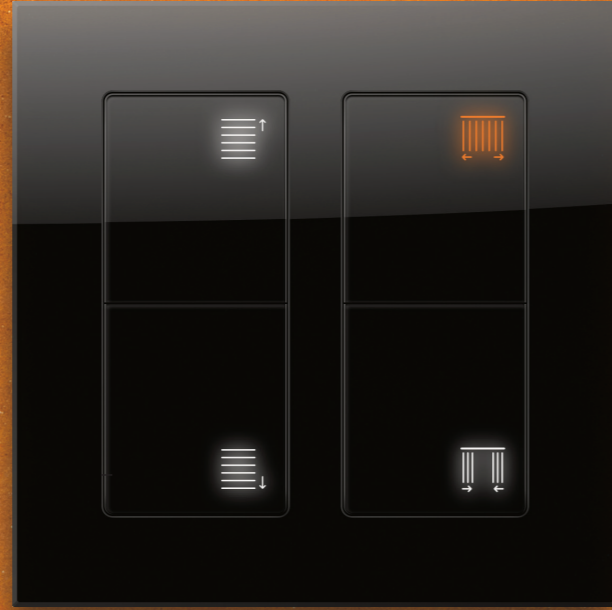

ARIA[®]

A TRIBUTE TO MINIMALIST AESTHETICS

ARIA Collection elicit straight lines, pure shapes, and completely smooth surfaces. The natural simplicity of these glass keypads can complement any modern interior. ARIA is minimalist in its' essence.

SHINE WITH CHARACTER

Personalize your keypad even more by selecting color and intensity of each LED backlights. Choose from a 16.7 million color palette. The backlights dim when the keypad is not in use to ensure user's comfort during the night.

TALK TO YOUR ROOM

ARIA T-DOT is a flawless interface that works with a powerful AI assistant controlled by your voice. Control lights and climate, play music, check news and weather, or call a taxi all hands free by simply asking T-DOT. The panel's speaker has 7 far-field microphones to hear you from anywhere in the room, even in the most noisy of environments.

ARIA Glass Collection
Ice White

ALBA Glass Collection
York Black

ARIA COLLECTION

The ARIA Collection comes in 3x3 and 3x4 configurations with up to 12 touch-points and a thermostat version with a built-in temperature and humidity sensors. The keypads are available in two colors of extra clear glass - Ice White and York Black.