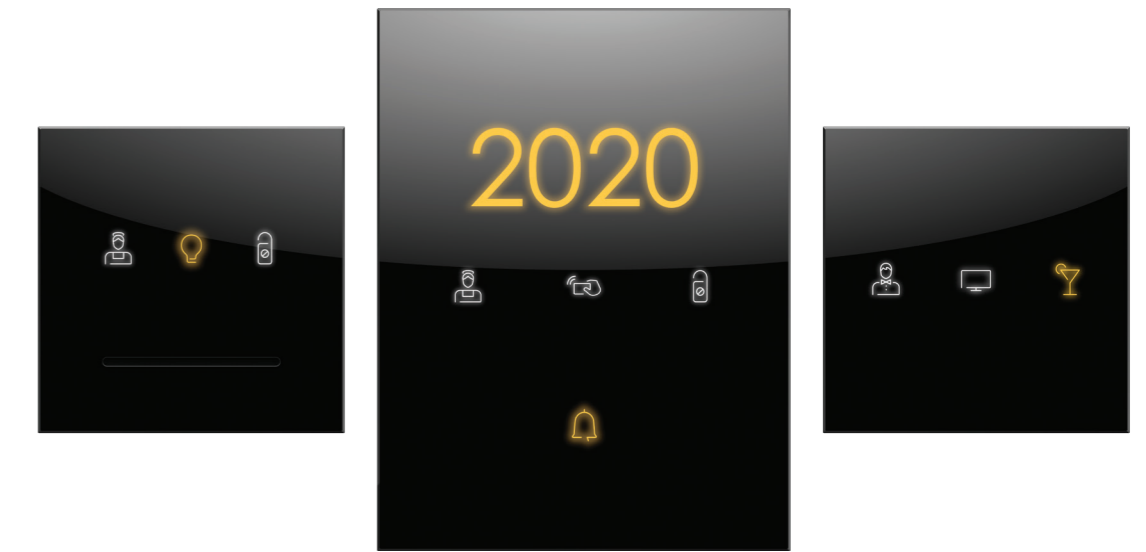

A COMPLETE SOLUTION

Elegant door and card-holder keypads with room presence indicators create a complete solution for your hospitality business.