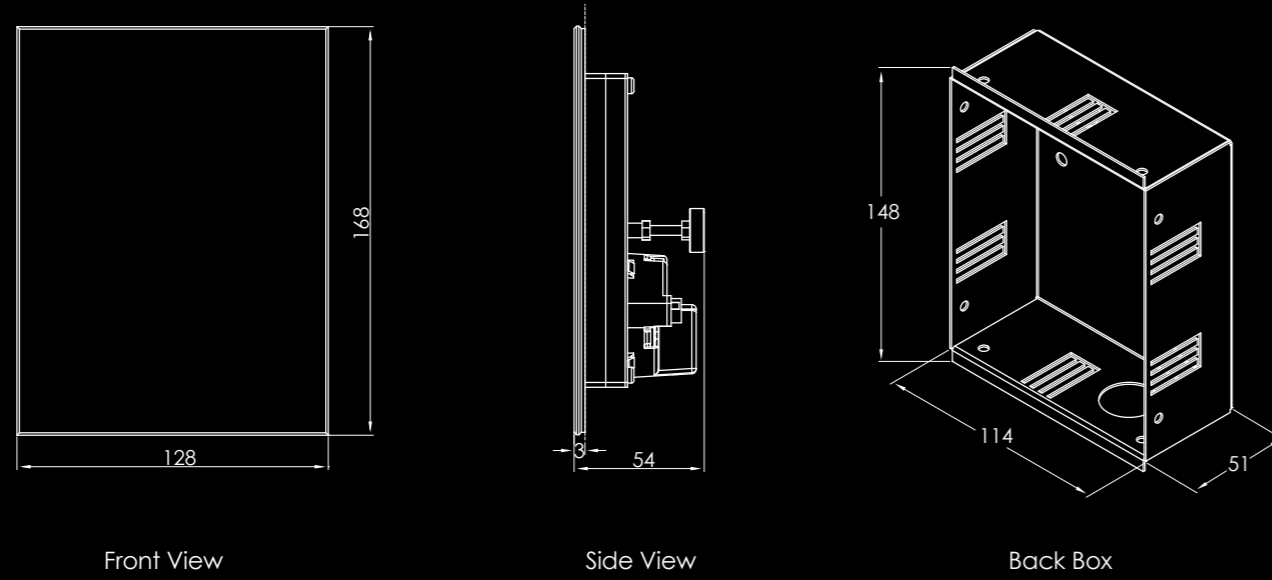

ARIA COLLECTION - Product dimensions

ARIA Hospitality
Vertical Door Panel

ARIA COLLECTION - Product dimensions

ARIA 3x3
ARIA 3x4
ARIA Thermostat

ARIA Hospitality
Card-reader

* All dimensions are in mm

Front View

Side View

Back Box

ARIA T-DOT

* All dimensions are in mm

Front View

Side View

Back Box

ECO
L I I
M C C