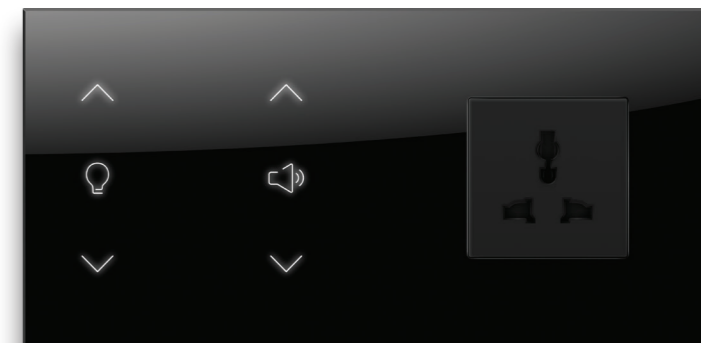

TALK TO YOUR ROOM

ARIA T-DOT is a flawless interface that works with a powerful AI assistant controlled by your voice. Control lights and climate, play music, check news and weather, or call a taxi all hands free by simply asking T-DOT. The panel's speaker has 7 far-field microphones to hear you from anywhere in the room, even in the most noisy of environments.

Side View

Back Box

ARIA T-DOT

* All dimensions are in mm

Front View

Side View

Back Box

ECO
L I I
M C C

GO BEYOND THE FORMAT

ALBA and ARIA double frames allow you to combine different keypad layouts together or to equip your keypads with a socket. Reduce visual clutter and fulfill needs of the most complex of projects.