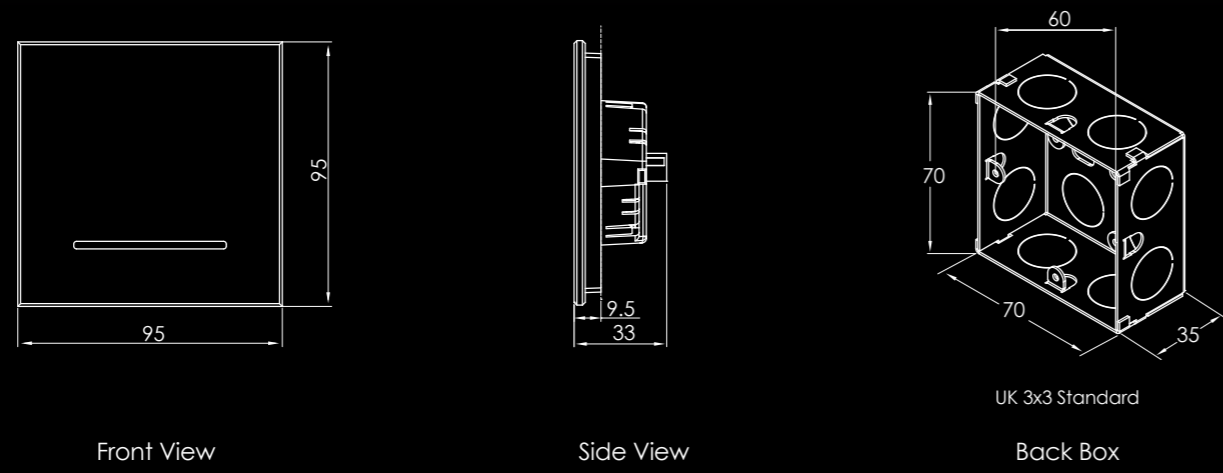

ARIA COLLECTION - Product dimensions

ARIA Hospitality
Vertical Door Panel

ARIA COLLECTION - Product dimensions

ARIA 3x3
ARIA 3x4
ARIA Thermostat

ARIA Hospitality
Card-reader

* All dimensions are in mm

Front View

Side View

Back Box

ARIA T-DOT

* All dimensions are in mm

Front View

Side View

Back Box

ECO
L I I
M C C