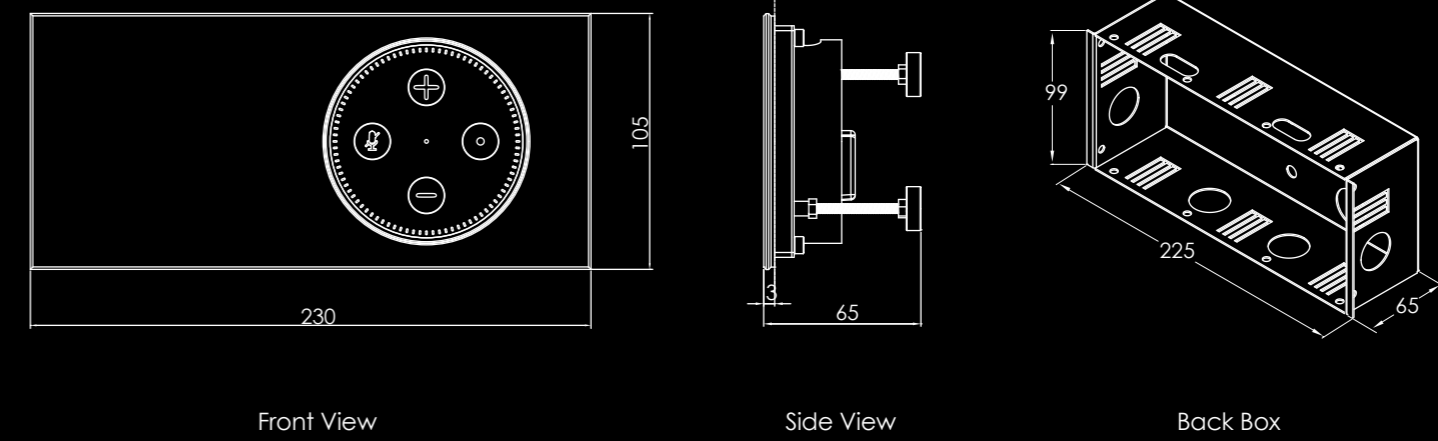

ARIA COLLECTION - Product dimensions

ARIA Hospitality
Vertical Door Panel

ARIA COLLECTION - Product dimensions

ARIA 3x3
ARIA 3x4
ARIA Thermostat

ARIA Hospitality
Card-reader

* All dimensions are in mm

Front View

Side View

Back Box

ARIA T-DOT

* All dimensions are in mm

Front View

Side View

Back Box

ECO
L I I
M C C