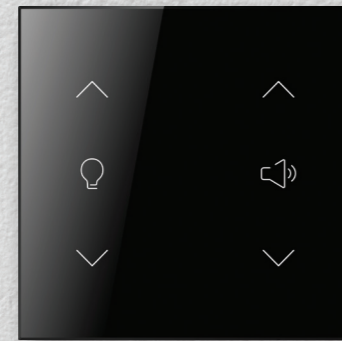

SHINE WITH CHARACTER

Personalize your keypad even more by selecting color and intensity of each LED backlights. Choose from a 16.7 million color palette. The backlights dim when the keypad is not in use to ensure user's comfort during the night.

TALK TO YOUR ROOM

ARIA T-DOT is a flawless interface that works with a powerful AI assistant controlled by your voice. Control lights and climate, play music, check news and weather, or call a taxi all hands free by simply asking T-DOT. The panel's speaker has 7 far-field microphones to hear you from anywhere in the room, even in the most noisy of environments.

ARIA HOSPITALITY COLLECTION

Improve service and operation efficiency with Black Nova keypads that completely match your hotel brand identity.

A COMPLETE SOLUTION

Elegant door and card-holder keypads with room presence indicators create a complete solution for your hospitality business.

ARIA Glass Collection
Ice White

ALBA Glass Collection
York Black

ARIA COLLECTION

The ARIA Collection comes in 3x3 and 3x4 configurations with up to 12 touch-points and a thermostat version with a built-in temperature and humidity sensors. The keypads are available in two colors of extra clear glass - Ice White and York Black.