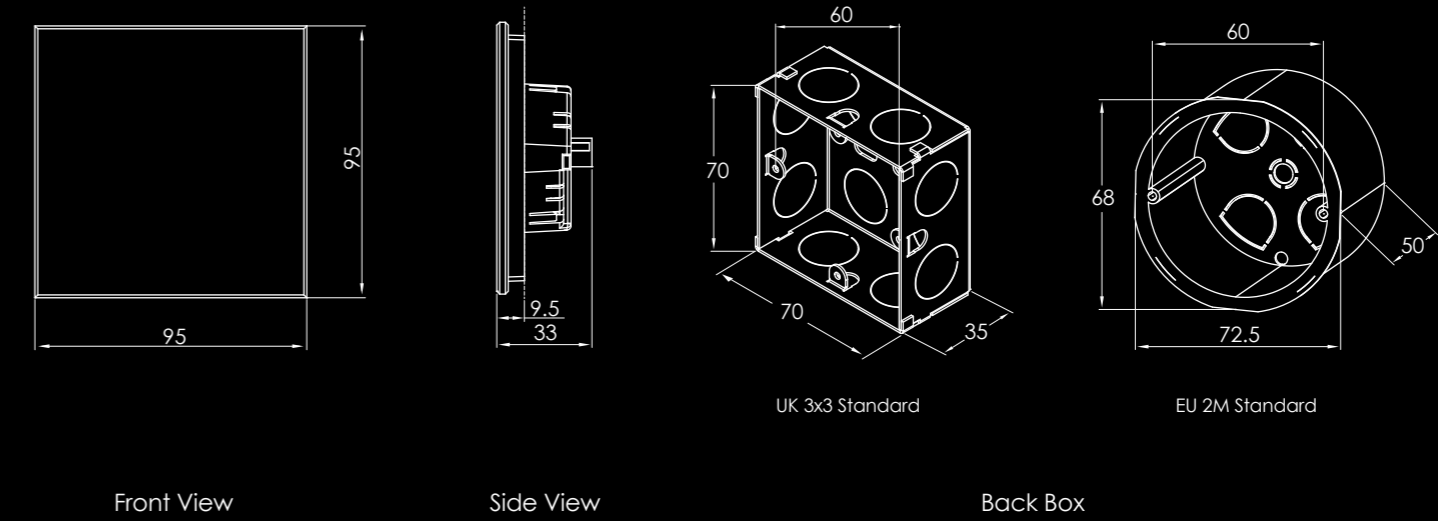

ARIA COLLECTION - Product dimensions

ARIA Hospitality
Vertical Door Panel

ARIA COLLECTION - Product dimensions

ARIA 3x3
ARIA 3x4
ARIA Thermostat

ARIA Hospitality
Card-reader

* All dimensions are in mm

Front View

Side View

Back Box

ARIA T-DOT

* All dimensions are in mm

Front View

Side View

Back Box

ECO
L I I
M C C